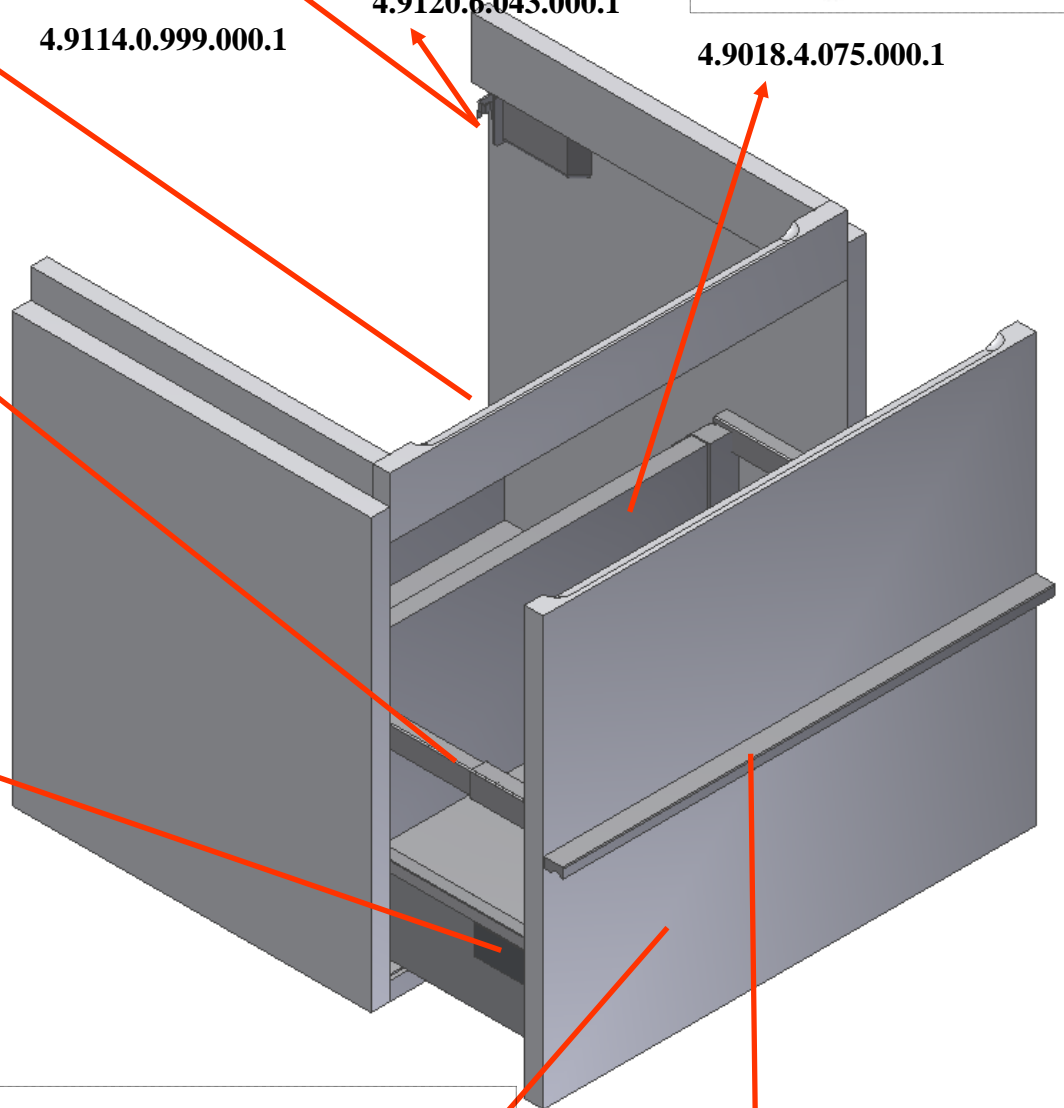

## CASE for LIVING SQUARE

**SPARE PART LIST 2011**

4.9301.5.030.000.1

4.9114.0.999.000.1

4.9120.6.043.000.1

4.9018.4.075.000.1

4.9238.1.070.000.1

4.9241.6.097.000.1