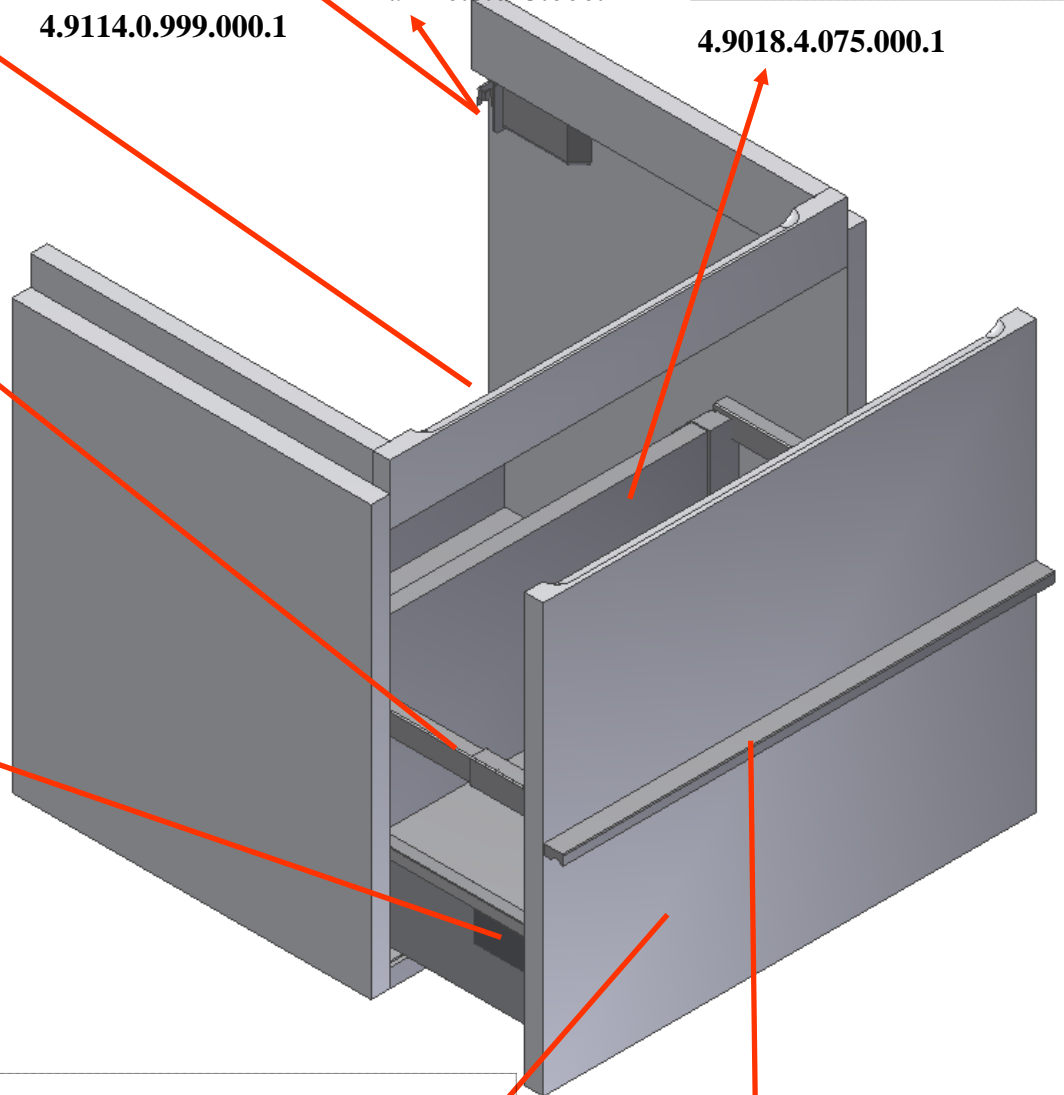

4.9301.5.030.000.1

4.9114.0.999.000.1

4.9120.6.043.000.1

4.9018.4.075.000.1

4.9238.1.070.000.1

4.9241.6.097.000.1

matt   **glossy**

4.9016.8.075.xxx.1

4.9017.0.075.000.1